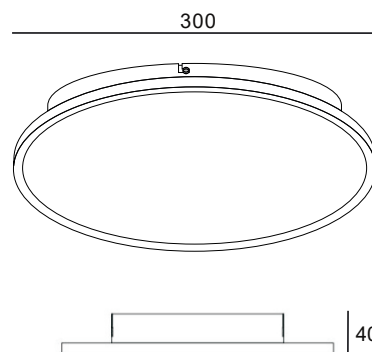

TECHNICAL DATA

TYPE

Professional LED for Indoor Lighting.

PRO	CRI ≥ 80	
IP20		L°
220-240V 50/60Hz		50000h

DIMENSION DRAW

Model:	Sun 30
Format:	Round
Location:	Interior
Wattage:	30W
Materials:	Plastic
Led Color:	3000K
Product Dimension:	Φ300mm
IP Code:	20
Fixation:	Surface
CRI :	80
Lumen Output:	2500 LM
Frequency:	50/60 Hz
Beam Angle:	L°